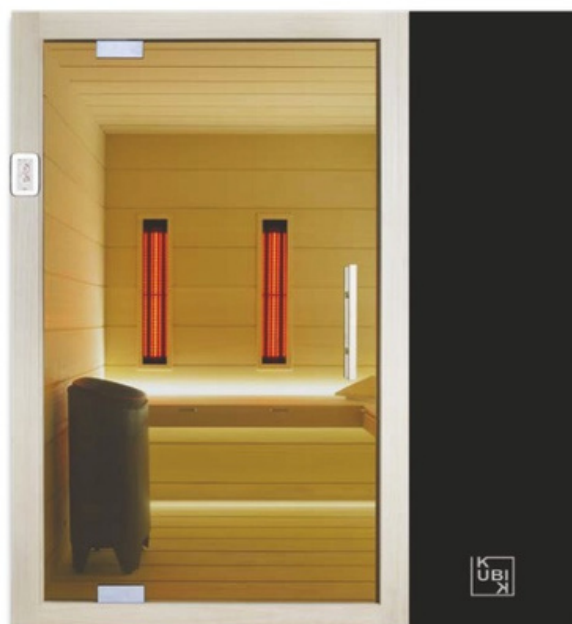

KUBIK

CHARACTERISTICS

Birch Wood
Abachi Bench
Tempered Glass 8mm
Special Black Accessory Kit
Band of white LEDs (on the bench)
Wall thickness 6cm
Rock Wool Insulation

POWER

	1.50	2.00	2.50
1.50	6 kW		
2.00		6 kW	
2.50			9 kW